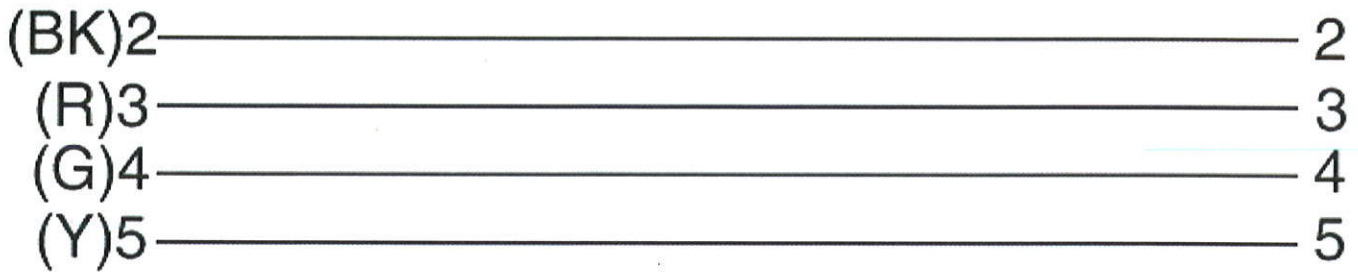

## RJ-11 REVERSED CABLE

- Pins go straight thru.
- USED FOR LAKESHORE I/O ?

## RJ-11 STANDARD PHONE CABLE

- Pins are reversed.
- Used For Syringe Pumps