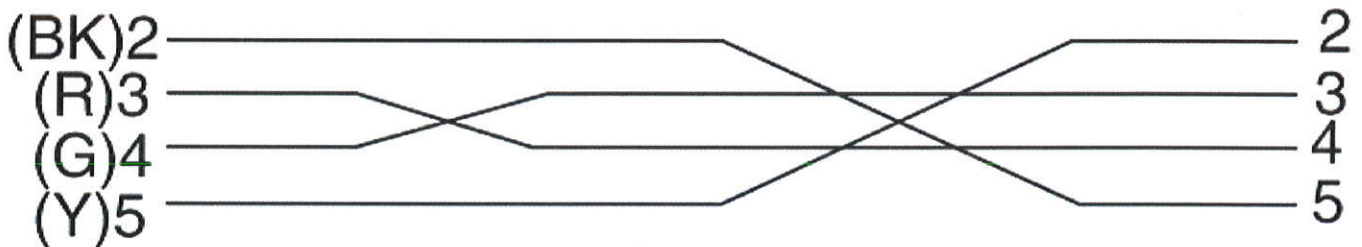

## RJ-11 REVERSED CABLE

- Pins go straight thru.
- USED FOR LAKESHORE I/O ?

## RJ-11 STANDARD PHONE CABLE

- Pins are reversed.
- Used For Syringe Pumps